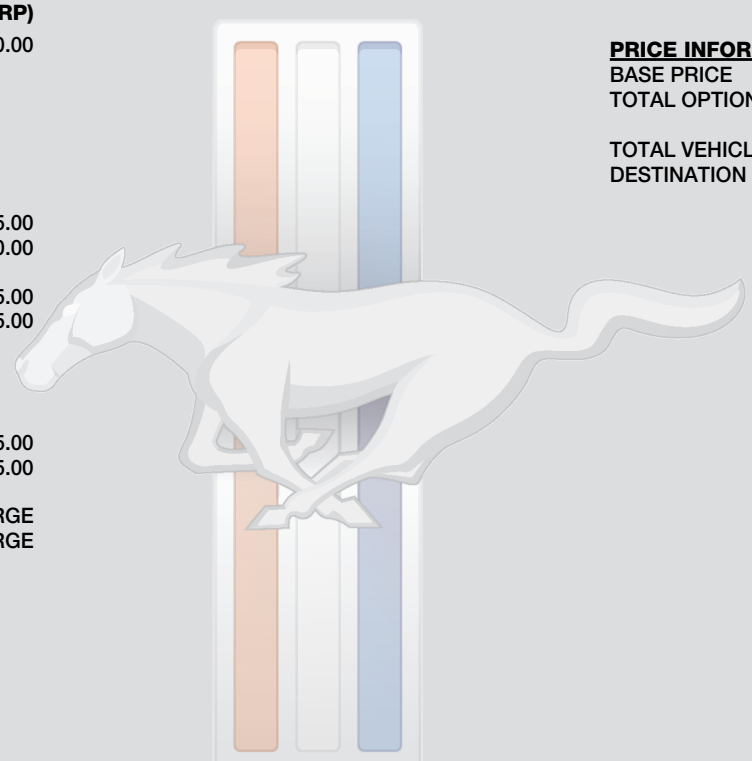

PRICE INFORMATION

BASE PRICE	(MSRP)	\$45,380.00
TOTAL OPTIONS/OTHER		13,575.00
TOTAL VEHICLE & OPTIONS/OTHER		58,955.00
DESTINATION & DELIVERY		1,195.00

EPA DOT Fuel Economy and Environment

Gasoline Vehicle

Fuel Economy

18 MPG
combined city/hwy city highway
5.6 gallons per 100 miles

Subcompact Cars range from 14 to 108 MPG. The best vehicle rates 136 MPGe.

You spend
\$3,750

more in fuel costs over 5 years compared to the average new vehicle.